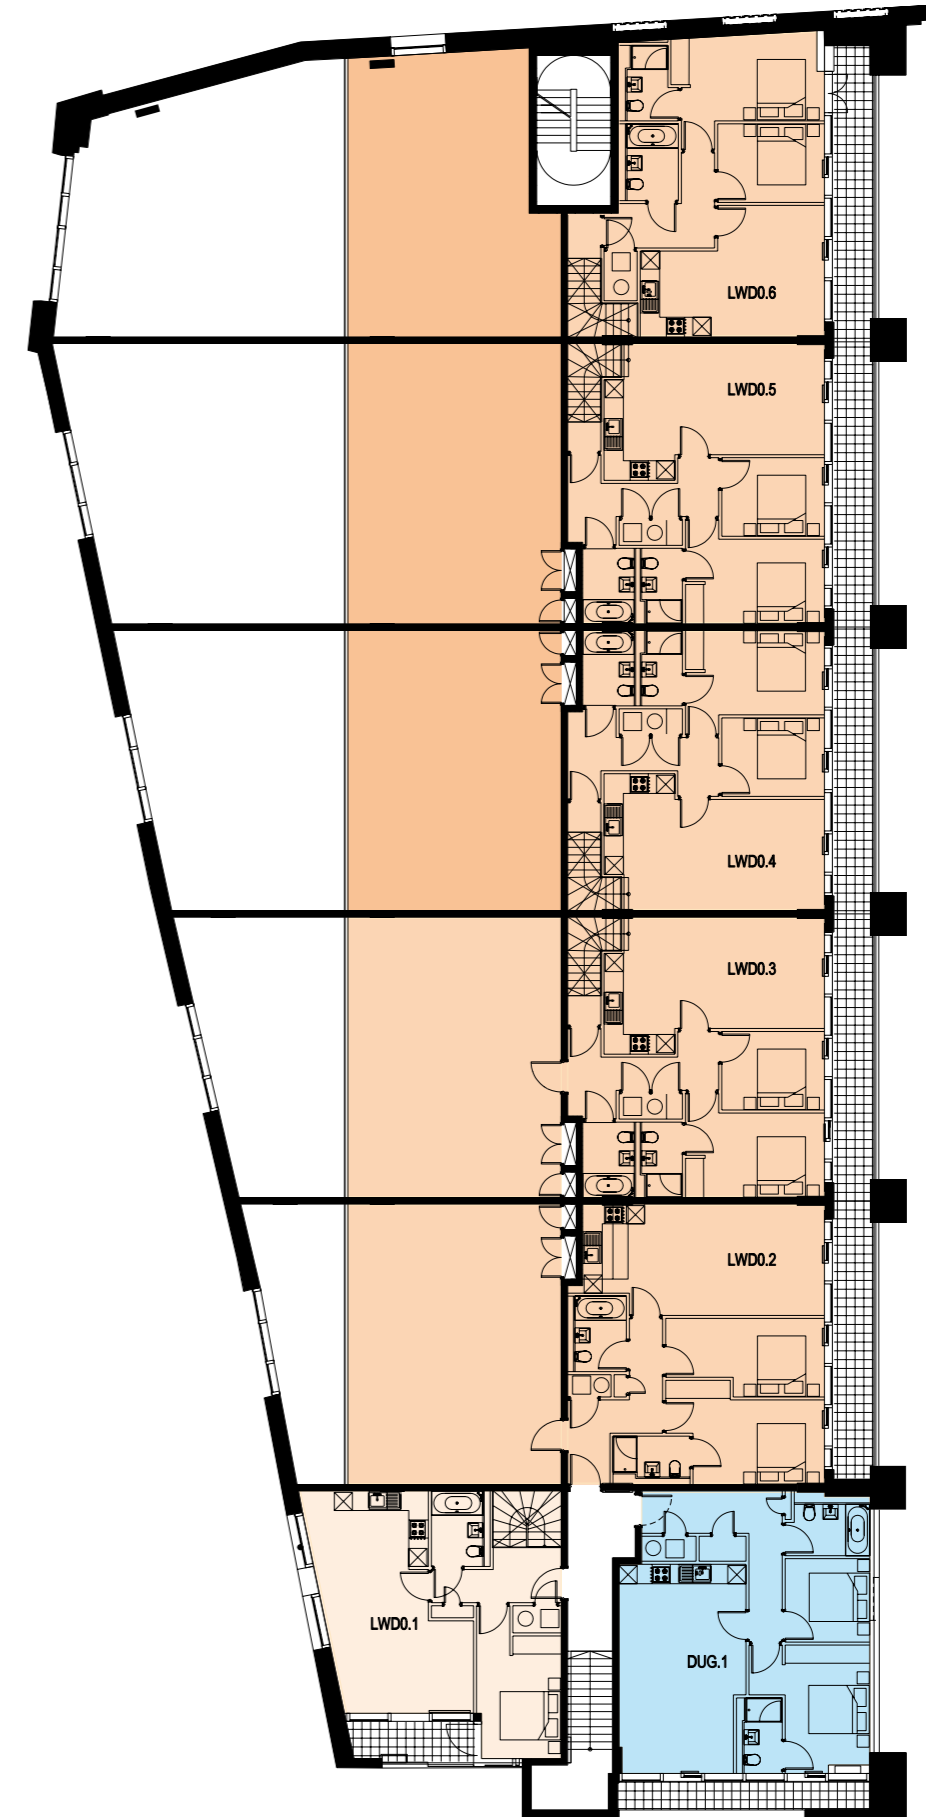

Upper Ground Floor Block D

Private Sale

- 2 Bedroom Apartment
- Commercial Unit
- Live/Work Unit 1 Bedroom
- Live/Work Unit 2 Bedroom

Block	Floor	Unit No	Bedroom One	Bedroom Two	Living & Kitchen	Unit Size (sq m)	Unit Size (sq ft)
D	UG	DUG.1	4.20 x 3.95	4.70 x 4.70	7.75 x 4.20	75.50	813

Floorplan is indicative only and not to scale.