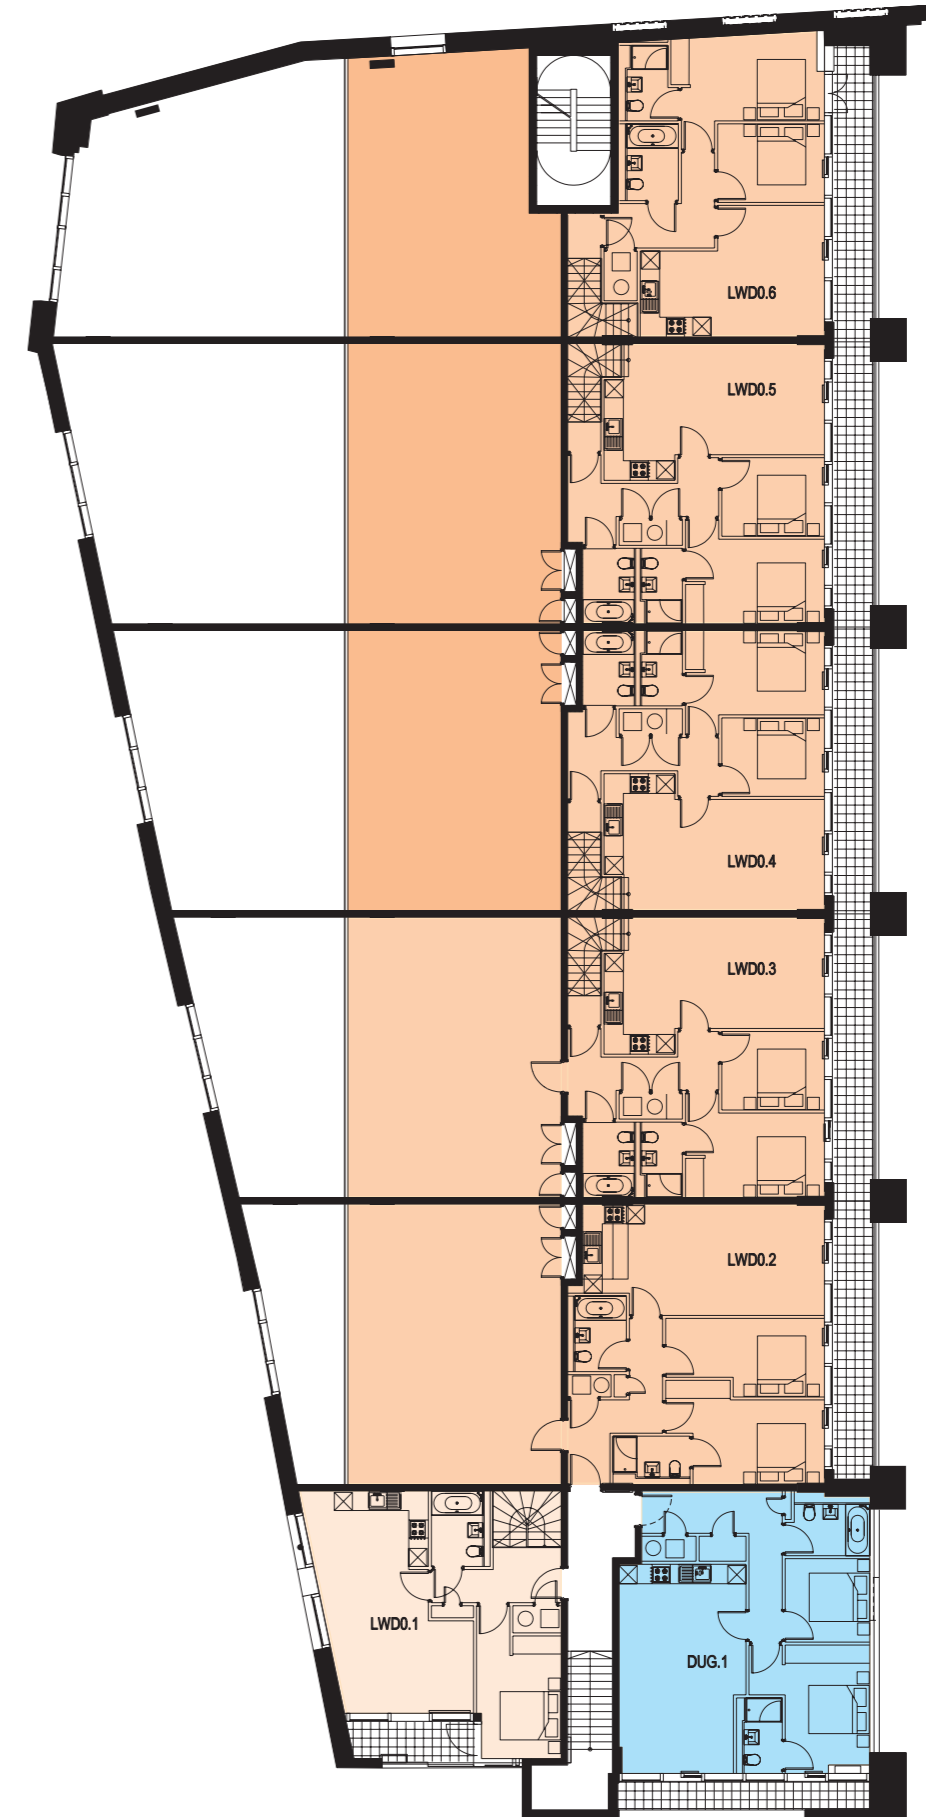

# Upper Ground Floor Block D

**Private Sale**

- 2 Bedroom Apartment
- Commercial Unit
- Live/Work Unit 1 Bedroom
- Live/Work Unit 2 Bedroom

Block	Floor	Unit No	Bedroom One	Bedroom Two	Living & Kitchen	Unit Size (sq m)	Unit Size (sq ft)
D	UG	DUG.1	4.20 x 3.95	4.70 x 4.70	7.75 x 4.20	75.50	813

Floorplan is indicative only and not to scale.