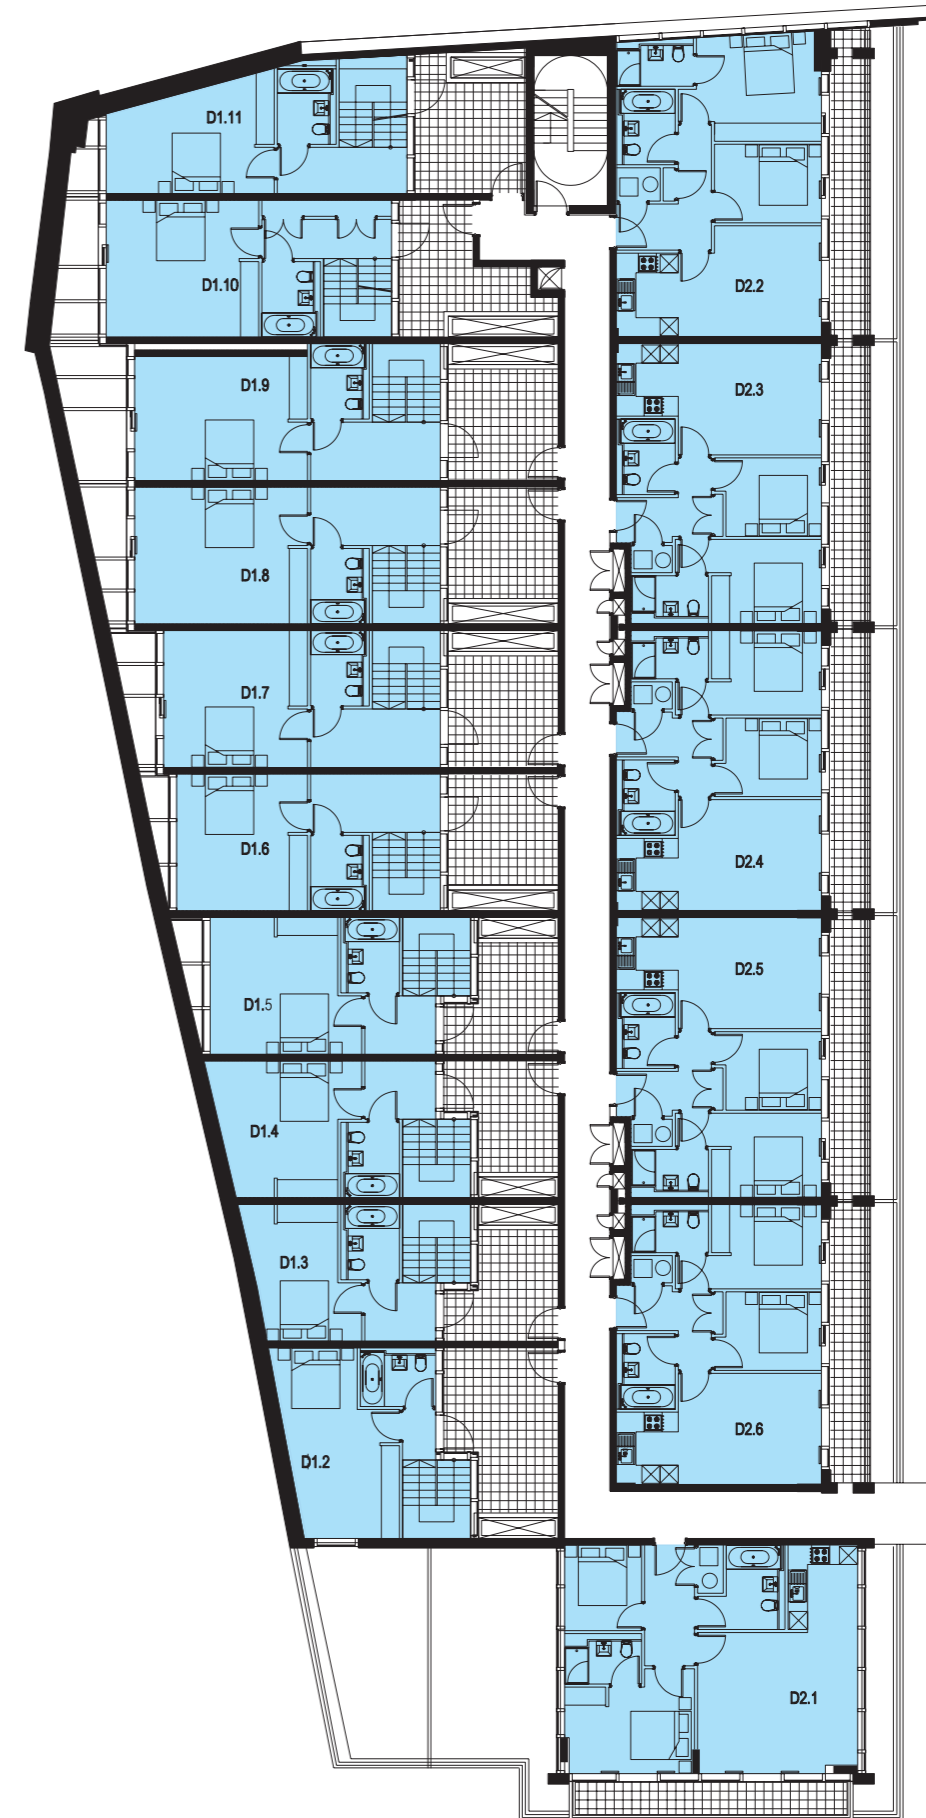

Second Floor Block D

Private Sale

2 Bedroom Apartment

Block	Floor	Unit No	Bedroom One	Bedroom Two	Living & Kitchen	Unit Size (sq m)	Unit Size (sq ft)
D	2nd	D2.1	3.40 x 4.25	2.30 x 2.55	7.50 x 5.30	73.50	791
D	2nd	D2.2	3.60 x 4.65	4.60 x 3.50	3.65 x 6.80	67.60	728
D	2nd	D2.3	2.75 x 4.80	2.60 x 3.15	3.65 x 6.70	61.60	663
D	2nd	D2.4	2.75 x 4.80	2.60 x 3.15	3.65 x 6.70	61.60	663
D	2nd	D2.5	2.75 x 4.80	2.60 x 3.15	3.65 x 6.70	61.60	663
D	2nd	D2.6	2.75 x 4.80	2.60 x 3.15	3.65 x 6.70	61.60	663

Floorplan is indicative only and not to scale.