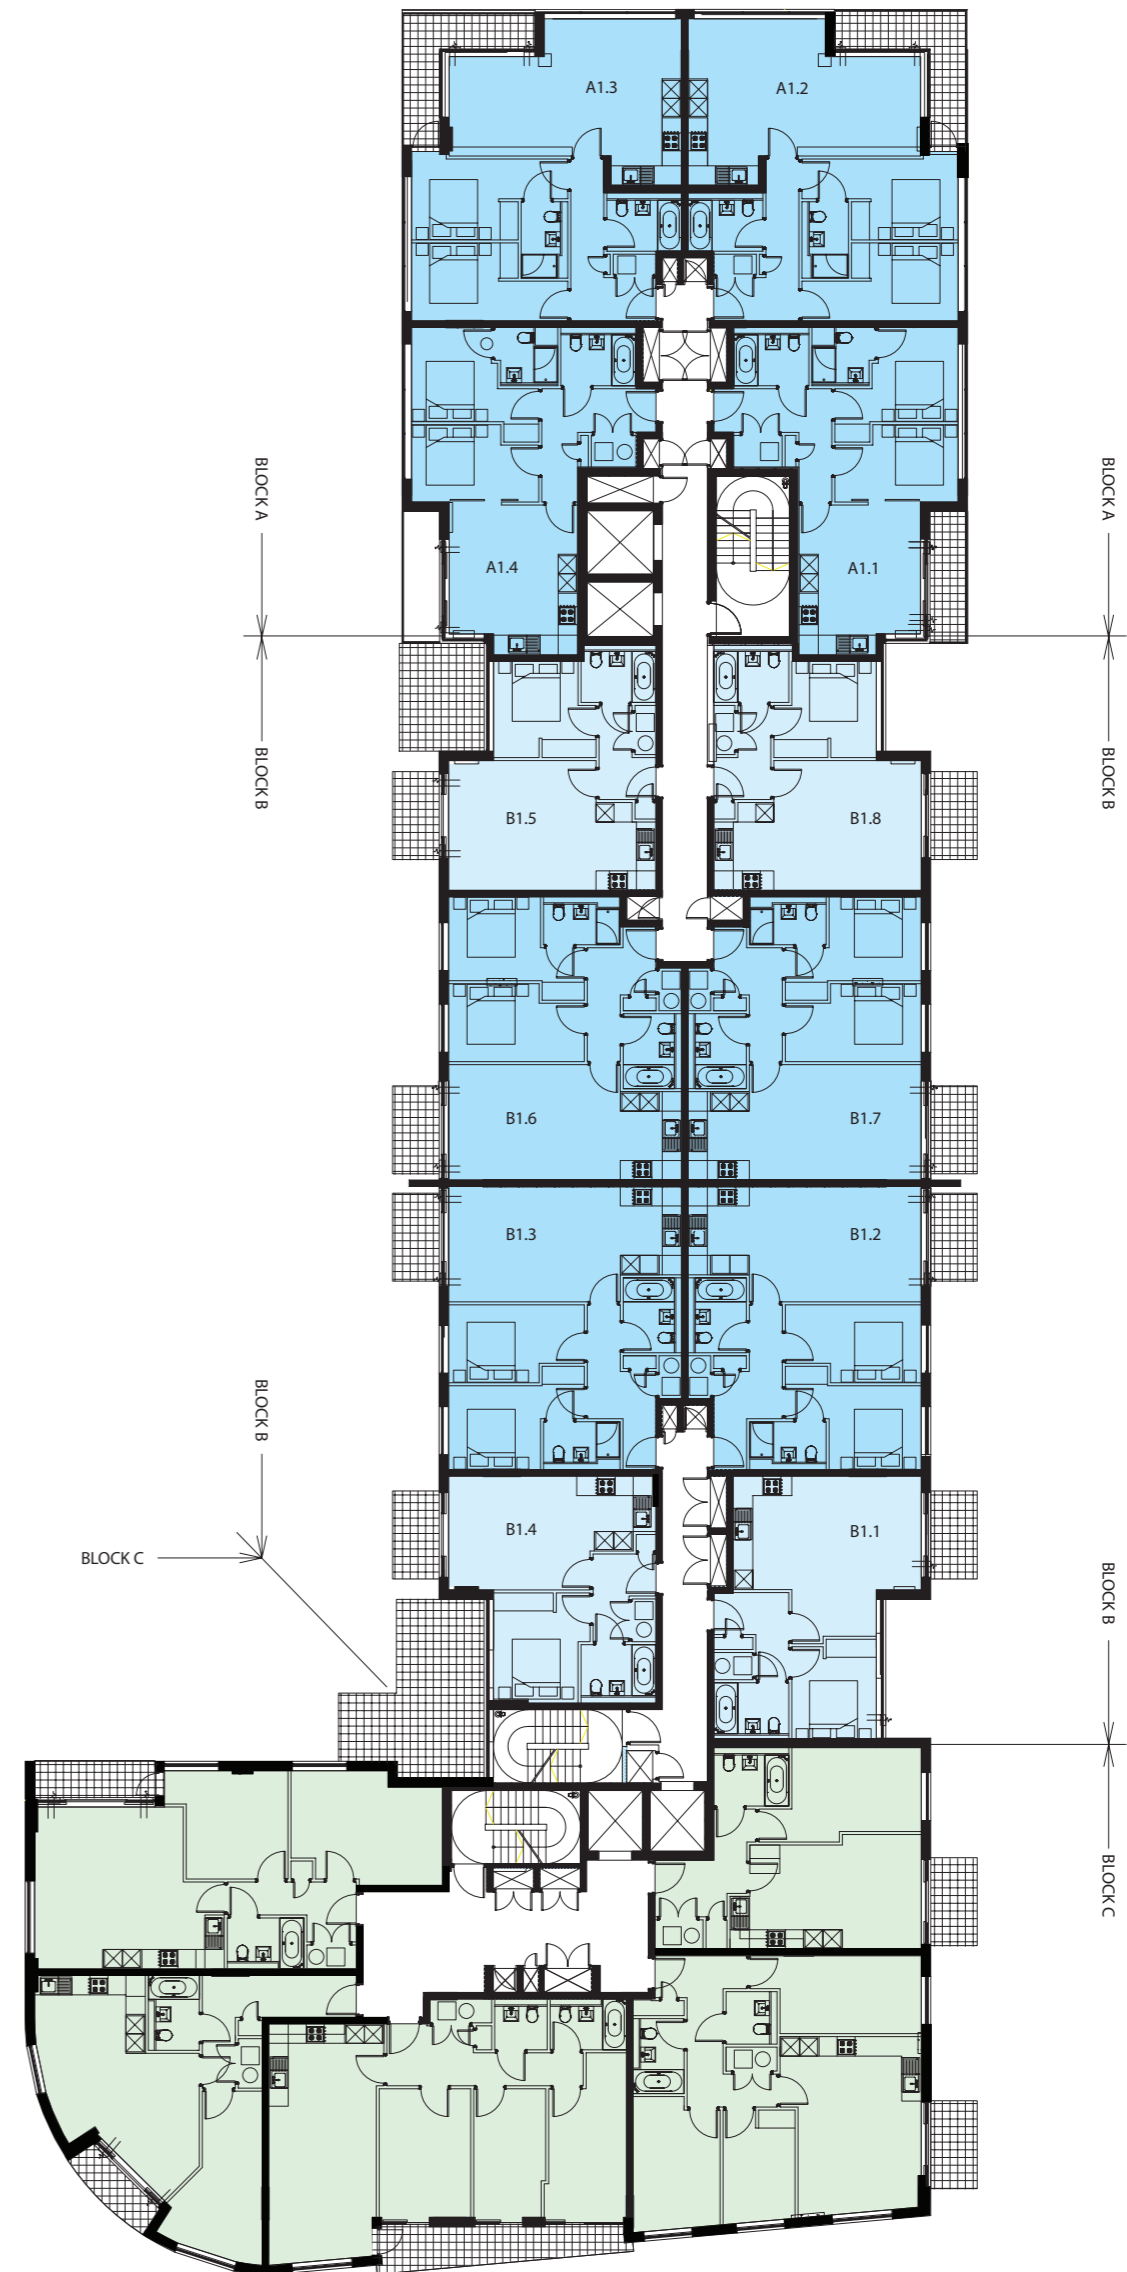

First Floor Block A, B & C

Private Sale

- 1 Bedroom Apartment
- 2 Bedroom Apartment

Rented

- Affordable Housing

Block	Floor	Unit No	Bedroom One	Bedroom Two	Living & Kitchen	Unit Size (sq m)	Unit Size (sq ft)
A	1st	A1.1	3.10 x 4.10	2.55 x 4.10	5.00 x 4.00	61.80	665
A	1st	A1.2	3.00 x 5.70	2.55 x 5.70	5.55 x 7.70	78.30	843
A	1st	A1.3	3.00 x 5.70	2.55 x 5.70	5.55 x 7.70	78.30	843
A	1st	A1.4	3.10 x 4.15	2.55 x 4.15	5.00 x 4.25	62.40	672
B	1st	B1.1	3.35 x 2.80	-	5.30 x 6.25	51.00	549
B	1st	B1.2	2.75 x 4.50	2.60 x 4.50	3.80 x 7.75	71.40	769
B	1st	B1.3	2.75 x 4.50	2.60 x 4.50	3.80 x 7.75	71.40	769
B	1st	B1.4	3.60 x 3.20	-	3.75 x 6.80	45.50	490
B	1st	B1.5	3.15 x 3.55	-	4.30 x 6.35	49.60	534
B	1st	B1.6	2.75 x 4.45	2.55 x 4.45	5.30 x 7.75	70.20	756
B	1st	B1.7	2.75 x 4.45	2.55 x 4.45	5.30 x 7.75	70.20	756
B	1st	B1.8	3.15 x 3.55	-	4.30 x 6.35	49.60	534

Floorplan is indicative only and not to scale.