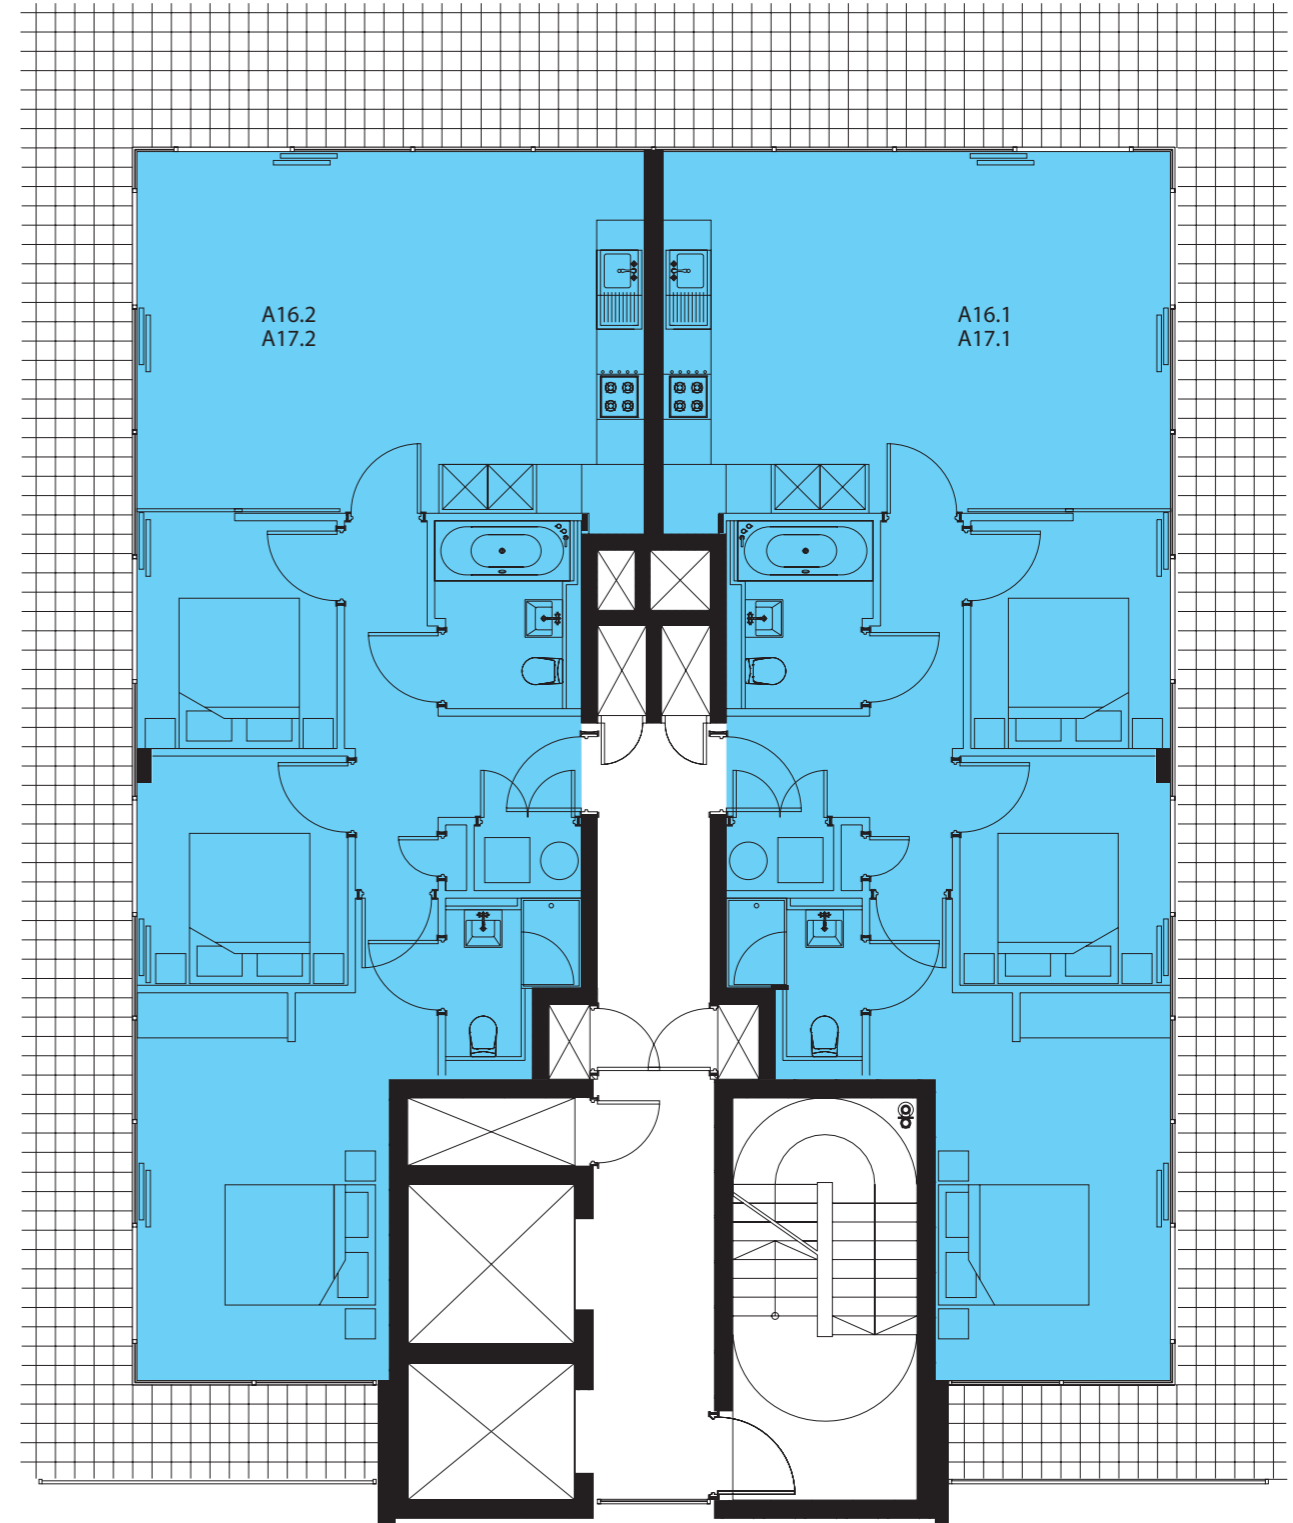

Sixteenth & Seventeenth Floor Penthouses Block A

Private Sale

3 Bedroom Apartment

Block	Floor	Unit No	Bedroom One	Bedroom Two	Bedroom Three	Living & Kitchen	Unit Size (sq m)	Unit Size (sq ft)
A	16th	A16.1	5.10 x 3.00	3.05 x 2.75	3.05 x 2.65	4.75 x 7.75	88.50	953
A	16th	A16.2	5.10 x 3.10	3.05 x 2.75	3.05 x 2.65	4.75 x 7.75	88.70	955
A	17th	A17.1	5.10 x 3.00	3.05 x 2.75	3.05 x 2.65	4.75 x 7.75	88.50	953
A	17th	A17.2	5.10 x 3.10	3.05 x 2.75	3.05 x 2.65	4.75 x 7.75	88.70	955

Floorplan is indicative only and not to scale.